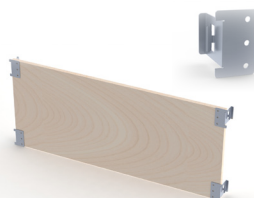

FOGA Wall 60

TILLBEHÖR

Cover profile FW60
412.1000 L=1000mm
412.2500 L=2500mm

476 002 92
 Shelf 996x300mm
 Incl. shelf brackets

476 003 92
 Footplate 100x800mm

476 004 92
 Adjustable feet

476 025 92
 Spotlight LED w holder